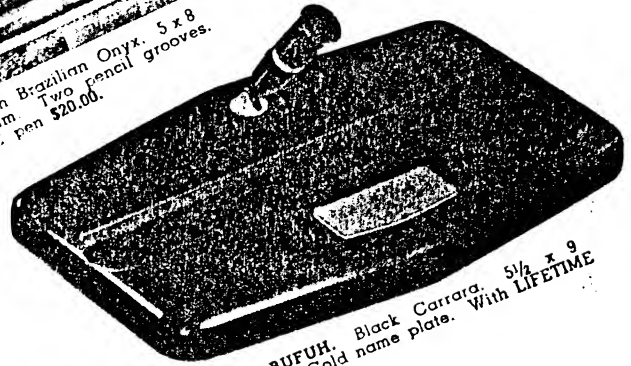

S308 BUFUH. Black Carrara. 5 1/2 x 9 inches. Gold name plate. With LIFETIME pen $20.00.